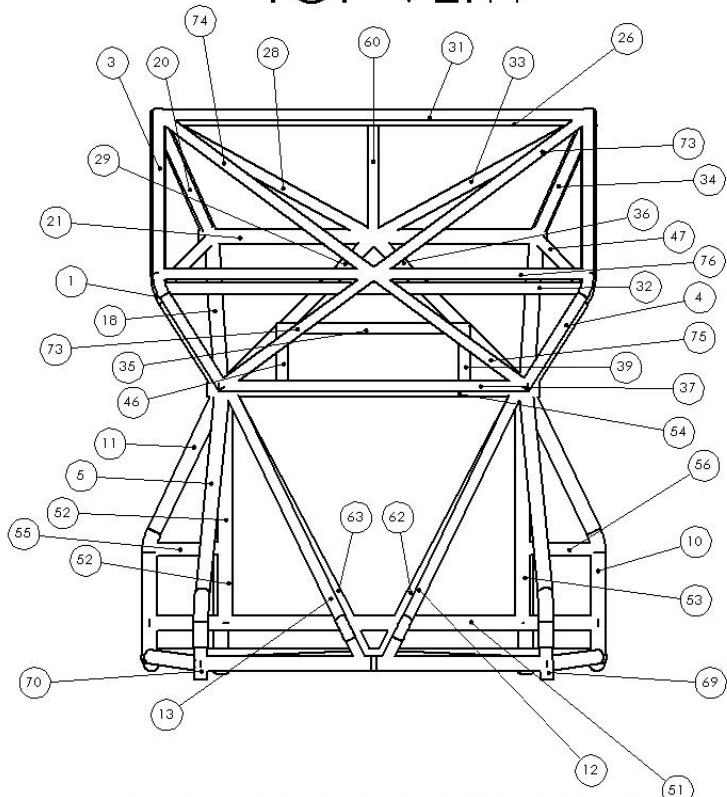

# DRIVER SIDE

# PASSENGER SIDE

# FRONT OF VEICHLE

FRONT

ITEM NO.	PART NUMBER	DESCRIPTION	QTY.
1	PK	REAR PASS FENDER	1
2	DK	DK	1
3	TB	TB	1
4	TC	DRIVER TRUNK LID	1
5	PA	PASS B PILLAR SUPPORT	1
6	DA	DRIVER B PILLAR SUPPORT	1
7	CAGE 1	INTERNAL CAGE	1
8	CAGE 2	INTERNAL CAGE	1
9	CAGE 3	INTERNAL CAGE	1
10	DB	FRONT DRIVER FENDER	1
11	PB	FRONT PASS FENDER	1
12	DC	UPPER DRIVER V	1
13	PC	UPPER PASS V	1
14	PL	LOWEST PASS FRAME TUBE	1
15	DL	LOWEST DRIVER FRAME TUBE	1
16	DE	LOW DRIVER FRAME TUBE	1
17	PE	LOW PASS FRAME TUBE	1
18	PH	MID LOWER PASS FRAME TUBE	1
19	PI	MID LOWER DRIVER FRAME TUBE	1
20	PP		1

ITEM NO.	PART NUMBER	DESCRIPTION	QTY.
21	MO	REAR MID LOWER CROSSMEMBER	1
22	PJ	REAR MOST VERTICAL TUBE PASS	1
23	MJ	REAR MOST LOWEST CROSSMEMBER	1
24	PM	MID PASS SUPPORT	1
25	DI	REAR DRIVER LOW FRAME TUBE	1
26	MI	REAR MOST UPPER CROSSMEMBER	1
27	DH	REAR MID LOW FRAME TUBE	1
28	MN	REAR PASS LOW SUPPORT TUBE	1
29	MP	MID PASS LOW SUPPORT TUBE	1
30	PN	MID PASS SUPPORT TUBE	1
31	TD	REAR MOST TUBE OF TRUNK DECK	1
32	MD	MID UPPER CROSSMEMBER	1
33	MM	REAR DRIVER LOWER SUPPORT TUBE	1
34	DP	REAR MOST DRIVER CORNER SUPPORT TUBE	1
35	MU	MID CROSS TUBE	1
36	MQ	DRIVER REAR SUPPORT TUBE	1
37	TA	FRONT TRUNK TUBE	1
38	MR1	MID CROSS TUBE	1
39	ME	DRIVER FRONT TO BACK MID CAGE	1
40	DN	DRIVER MID SUPPORT TUBE	1
41	DJ	DRIVER REAR MOST VERTICAL TUBE	1