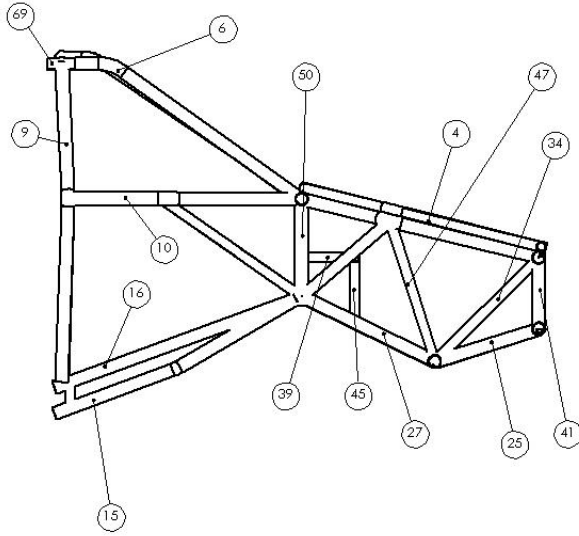

# DRIVER SIDE

# PASSENGER SIDE

# FRONT OF VEICHLE

FRONT

ITEM NO.	PART NUMBER	DESCRIPTION	QTY.
1	PK	REAR PASS FENDER	1
2	DK	DK	1
3	TB	TB	1
4	TC	DRIVER TRUNK LID	1
5	PA	PASS B PILLAR SUPPORT	1
6	DA	DRIVER B PILLAR SUPPORT	1
7	CAGE 1	INTERNAL CAGE	1
8	CAGE 2	INTERNAL CAGE	1
9	CAGE 3	INTERNAL CAGE	1
10	DB	FRONT DRIVER FENDER	1
11	PB	FRONT PASS FENDER	1
12	DC	UPPER DRIVER V	1
13	PC	UPPER PASS V	1
14	PL	LOWEST PASS FRAME TUBE	1
15	DL	LOWEST DRIVER FRAME TUBE	1
16	DE	LOW DRIVER FRAME TUBE	1
17	PE	LOW PASS FRAME TUBE	1
18	PH	MID LOWER PASS FRAME TUBE	1
19	PI	MID LOWER DRIVER FRAME TUBE	1
20	PP		1

ITEM NO.	PART NUMBER	DESCRIPTION	QTY.
21	MO	REAR MID LOWER CROSSMEMBER	1
22	PJ	REAR MOST VERTICAL TUBE PASS	1
23	MJ	REAR MOST LOWEST CROSSMEMBER	1
24	PM	MID PASS SUPPORT	1
25	DI	REAR DRIVER LOW FRAME TUBE	1
26	MI	REAR MOST UPPER CROSSMEMBER	1
27	DH	REAR MID LOW FRAME TUBE	1
28	MN	REAR PASS LOW SUPPORT TUBE	1
29	MP	MID PASS LOW SUPPORT TUBE	1
30	PN	MID PASS SUPPORT TUBE	1
31	TD	REAR MOST TUBE OF TRUNK DECK	1
32	MD	MID UPPER CROSSMEMBER	1
33	MM	REAR DRIVER LOWER SUPPORT TUBE	1
34	DP	REAR MOST DRIVER CORNER SUPPORT TUBE	1
35	MU	MID CROSS TUBE	1
36	MQ	DRIVER REAR SUPPORT TUBE	1
37	TA	FRONT TRUNK TUBE	1
38	MR1	MID CROSS TUBE	1
39	ME	DRIVER FRONT TO BACK MID CAGE	1
40	DN	DRIVER MID SUPPORT TUBE	1
41	DJ	DRIVER REAR MOST VERTICAL TUBE	1