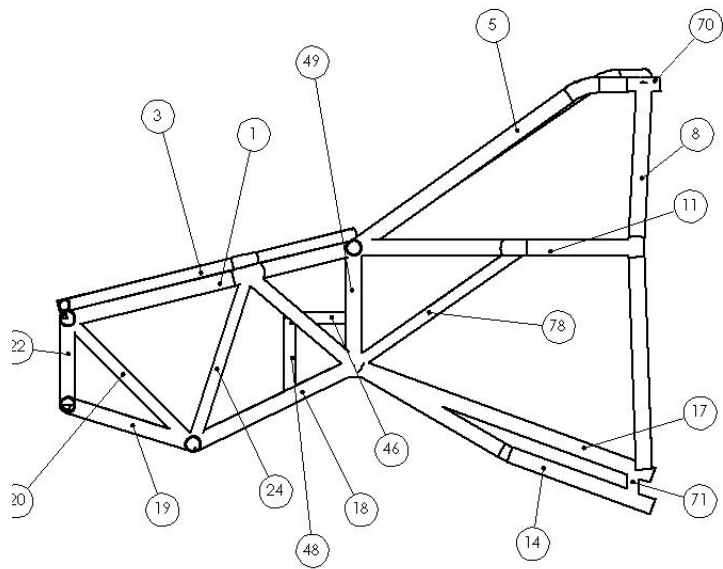

# DRIVER SIDE

# PASSENGER SIDE

# FRONT OF VEICHLE

FRONT

ITEM NO.	PART NUMBER	DESCRIPTION	QTY.
1	PK	REAR PASS FENDER	1
2	DK	DK	1
3	TB	TB	1
4	TC	DRIVER TRUNK LID	1
5	PA	PASS B PILLAR SUPPORT	1
6	DA	DRIVER B PILLAR SUPPORT	1
7	CAGE 1	INTERNAL CAGE	1
8	CAGE 2	INTERNAL CAGE	1
9	CAGE 3	INTERNAL CAGE	1
10	DB	FRONT DRIVER FENDER	1
11	PB	FRONT PASS FENDER	1
12	DC	UPPER DRIVER V	1
13	PC	UPPER PASS V	1
14	PL	LOWEST PASS FRAME TUBE	1
15	DL	LOWEST DRIVER FRAME TUBE	1
16	DE	LOW DRIVER FRAME TUBE	1
17	PE	LOW PASS FRAME TUBE	1
18	PH	MID LOWER PASS FRAME TUBE	1
19	PI	MID LOWER DRIVER FRAME TUBE	1
20	PP		1

ITEM NO.	PART NUMBER	DESCRIPTION	QTY.
21	MO	REAR MID LOWER CROSSMEMBER	1
22	PJ	REAR MOST VERTICAL TUBE PASS	1
23	MJ	REAR MOST LOWEST CROSSMEMBER	1
24	PM	MID PASS SUPPORT	1
25	DI	REAR DRIVER LOW FRAME TUBE	1
26	MI	REAR MOST UPPER CROSSMEMBER	1
27	DH	REAR MID LOW FRAME TUBE	1
28	MN	REAR PASS LOW SUPPORT TUBE	1
29	MP	MID PASS LOW SUPPORT TUBE	1
30	PN	MID PASS SUPPORT TUBE	1
31	TD	REAR MOST TUBE OF TRUNK DECK	1
32	MD	MID UPPER CROSSMEMBER	1
33	MM	REAR DRIVER LOWER SUPPORT TUBE	1
34	DP	REAR MOST DRIVER CORNER SUPPORT TUBE	1
35	MU	MID CROSS TUBE	1
36	MQ	DRIVER REAR SUPPORT TUBE	1
37	TA	FRONT TRUNK TUBE	1
38	MR1	MID CROSS TUBE	1
39	ME	DRIVER FRONT TO BACK MID CAGE	1
40	DN	DRIVER MID SUPPORT TUBE	1
41	DJ	DRIVER REAR MOST VERTICAL TUBE	1