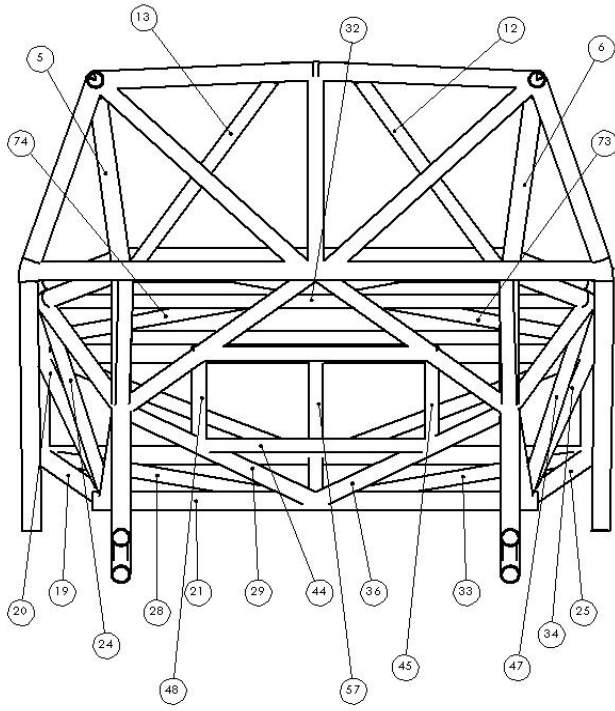

# DRIVER SIDE

# PASSENGER SIDE

# FRONT OF VEICHLE

FRONT

ITEM NO.	PART NUMBER	DESCRIPTION	QTY.
1	PK	REAR PASS FENDER	1
2	DK	DK	1
3	TB	TB	1
4	TC	DRIVER TRUNK LID	1
5	PA	PASS B PILLAR SUPPORT	1
6	DA	DRIVER B PILLAR SUPPORT	1
7	CAGE 1	INTERNAL CAGE	1
8	CAGE 2	INTERNAL CAGE	1
9	CAGE 3	INTERNAL CAGE	1
10	DB	FRONT DRIVER FENDER	1
11	PB	FRONT PASS FENDER	1
12	DC	UPPER DRIVER V	1
13	PC	UPPER PASS V	1
14	PL	LOWEST PASS FRAME TUBE	1
15	DL	LOWEST DRIVER FRAME TUBE	1
16	DE	LOW DRIVER FRAME TUBE	1
17	PE	LOW PASS FRAME TUBE	1
18	PH	MID LOWER PASS FRAME TUBE	1
19	PI	MID LOWER DRIVER FRAME TUBE	1
20	PP		1

ITEM NO.	PART NUMBER	DESCRIPTION	QTY.
21	MO	REAR MID LOWER CROSSMEMBER	1
22	PJ	REAR MOST VERTICAL TUBE PASS	1
23	MJ	REAR MOST LOWEST CROSSMEMBER	1
24	PM	MID PASS SUPPORT	1
25	DI	REAR DRIVER LOW FRAME TUBE	1
26	MI	REAR MOST UPPER CROSSMEMBER	1
27	DH	REAR MID LOW FRAME TUBE	1
28	MN	REAR PASS LOW SUPPORT TUBE	1
29	MP	MID PASS LOW SUPPORT TUBE	1
30	PN	MID PASS SUPPORT TUBE	1
31	TD	REAR MOST TUBE OF TRUNK DECK	1
32	MD	MID UPPER CROSSMEMBER	1
33	MM	REAR DRIVER LOWER SUPPORT TUBE	1
34	DP	REAR MOST DRIVER CORNER SUPPORT TUBE	1
35	MU	MID CROSS TUBE	1
36	MQ	DRIVER REAR SUPPORT TUBE	1
37	TA	FRONT TRUNK TUBE	1
38	MR1	MID CROSS TUBE	1
39	ME	DRIVER FRONT TO BACK MID CAGE	1
40	DN	DRIVER MID SUPPORT TUBE	1
41	DJ	DRIVER REAR MOST VERTICAL TUBE	1